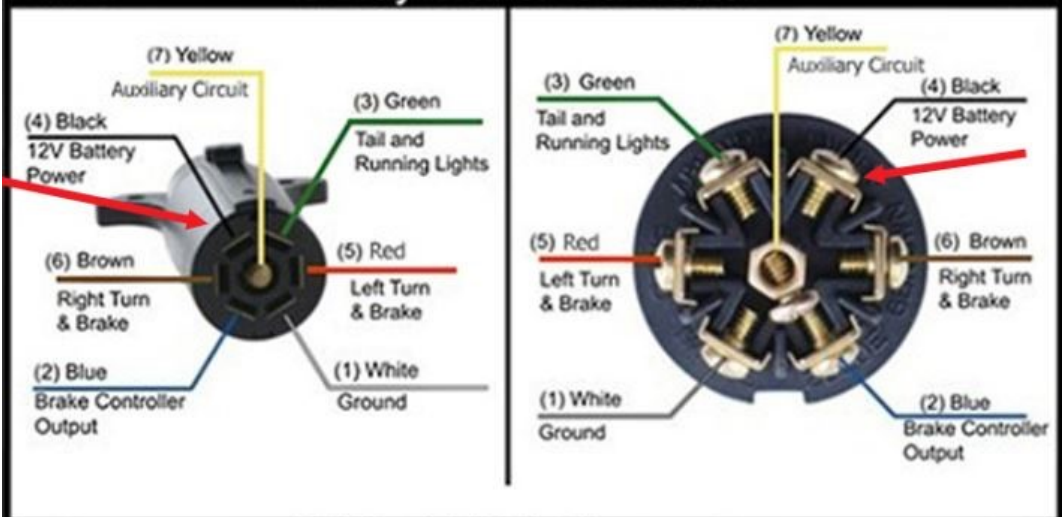

Outside **6 Way Trailer Connector** Inside

RV Industry Standard 7-Way Trailer Color Code

Outside **7 Way Trailer Connector** Inside

Outside **7 Way Vehicle Connector** Inside