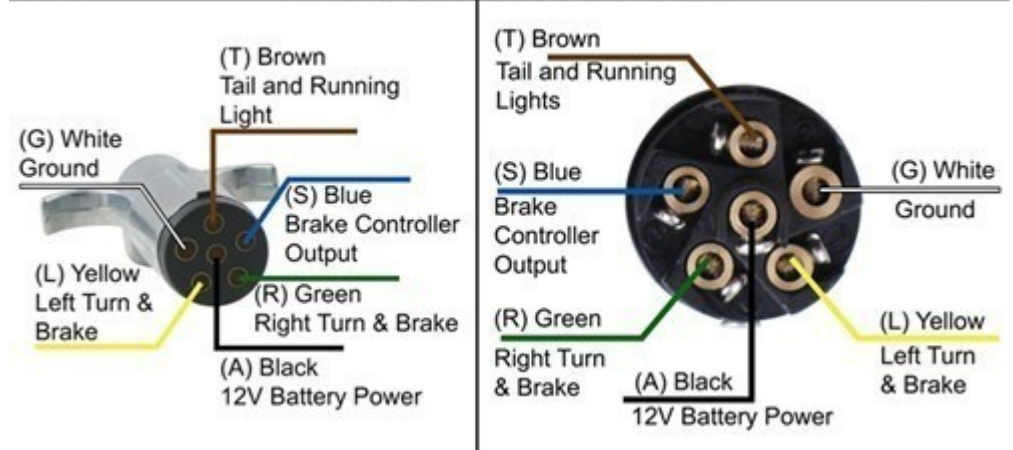

Outside **6 Way Trailer Connector** Inside

RV Industry Standard 7-Way Trailer Color Code

Outside **7 Way Trailer Connector** Inside

Outside **7 Way Vehicle Connector** Inside